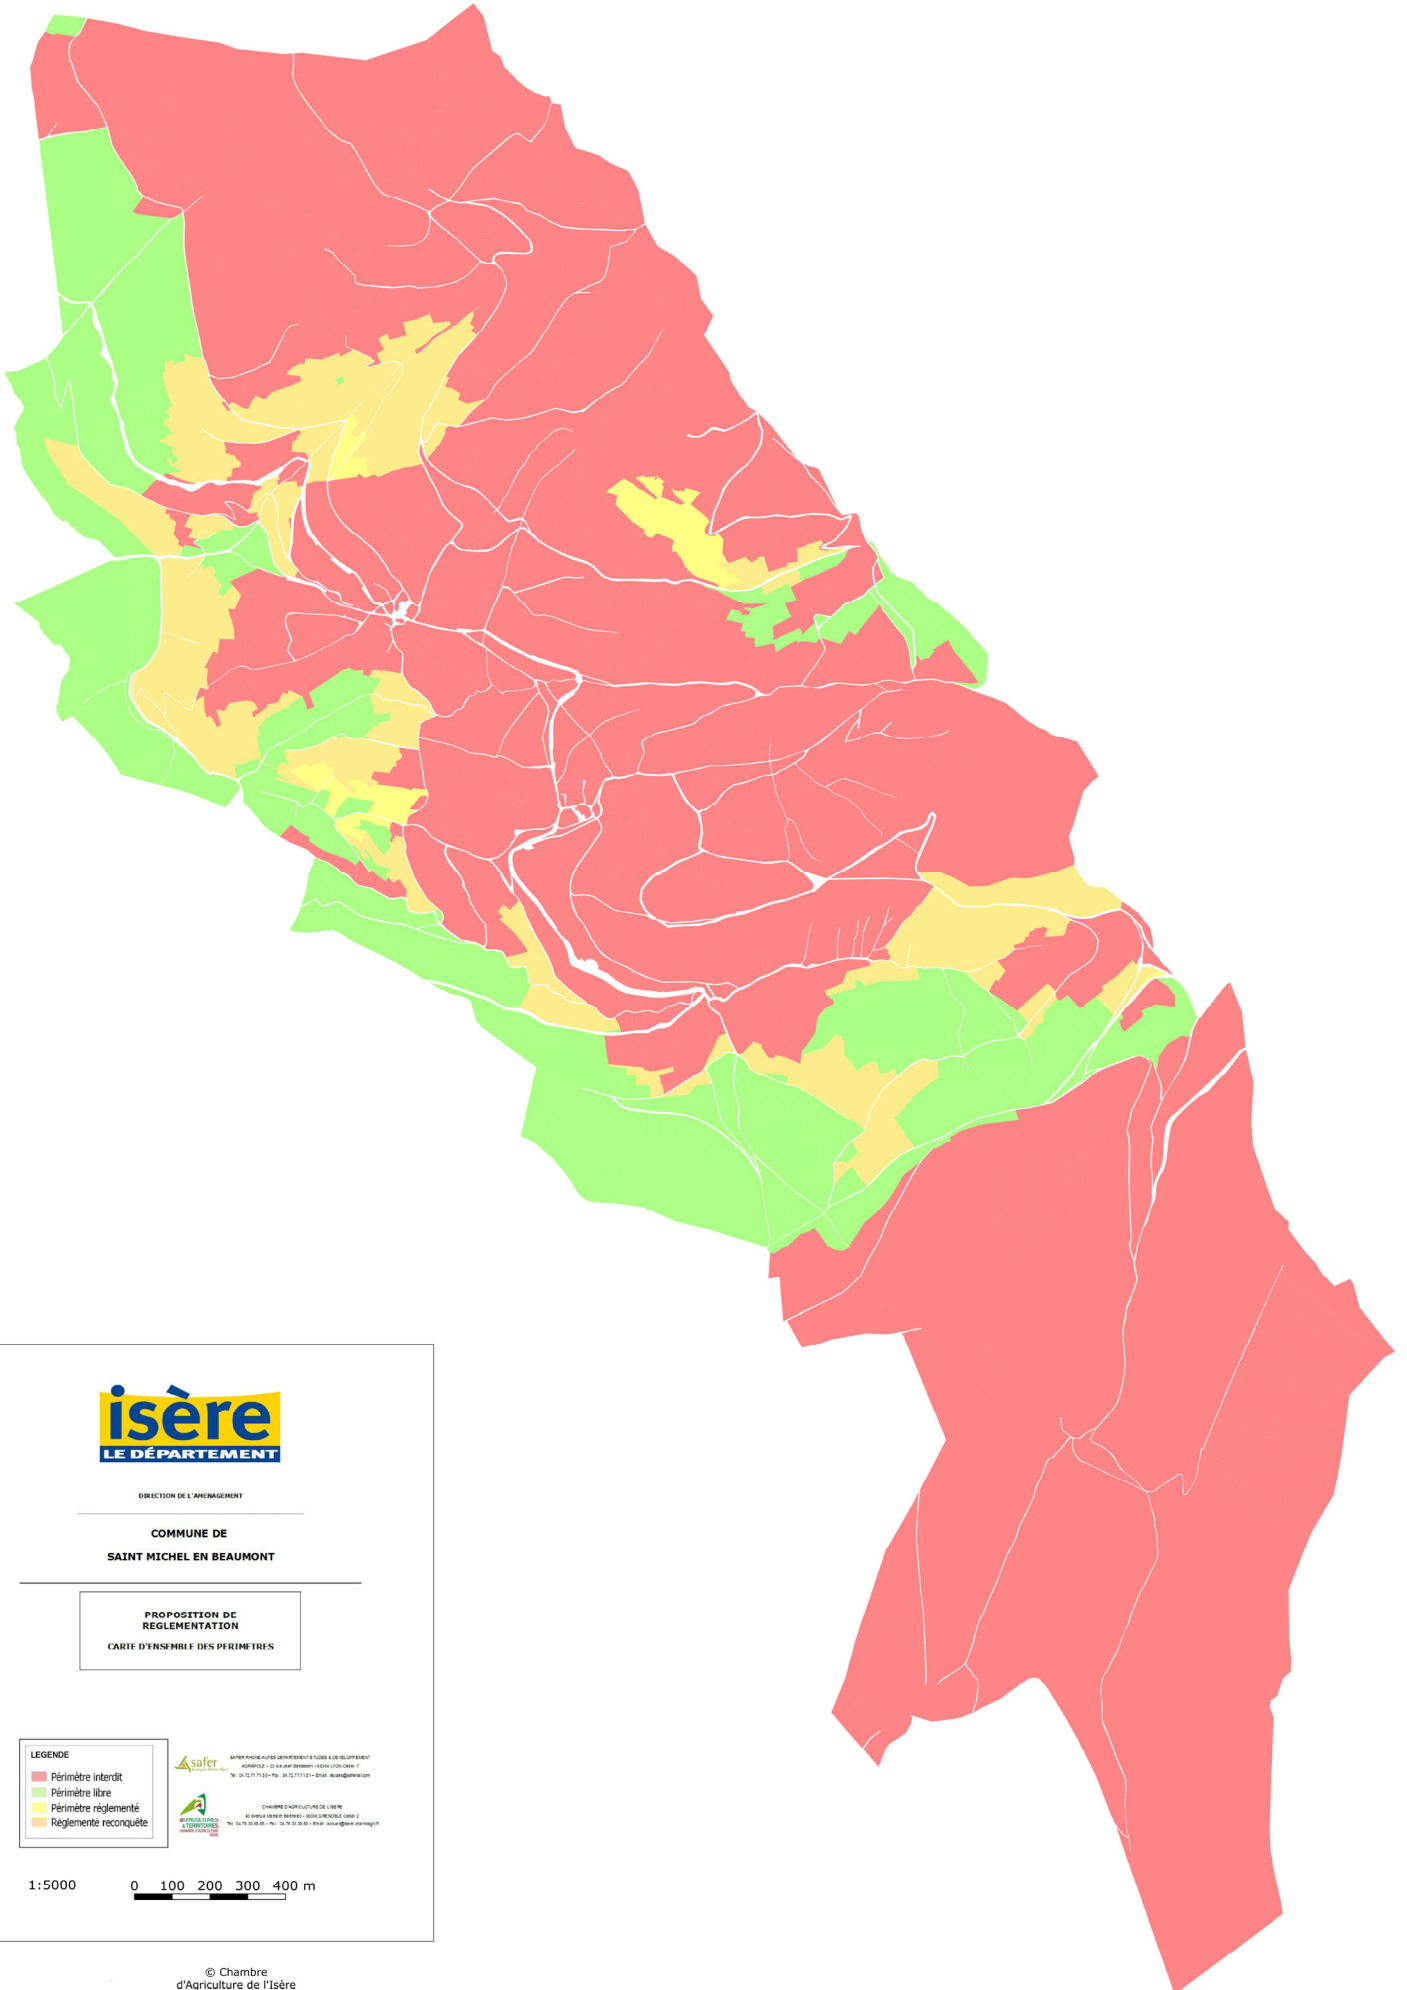

Carte de la réglementation des boisements de Saint Michel en Beaumont

isère
LE DÉPARTEMENT

DIRECTION DE L'AMÉNAGEMENT

COMMUNE DE
SAINT MICHEL EN BEAUMONT

PROPOSITION DE
RÈGLEMENTATION
CARTÉ D'ENSEMBLE DES PÉRIMÈTRES

LEGENDE
Périmètre interdit
Périmètre libre
Périmètre réglementé
Réglementé reconquête

1:5000
0 100 200 300 400 m